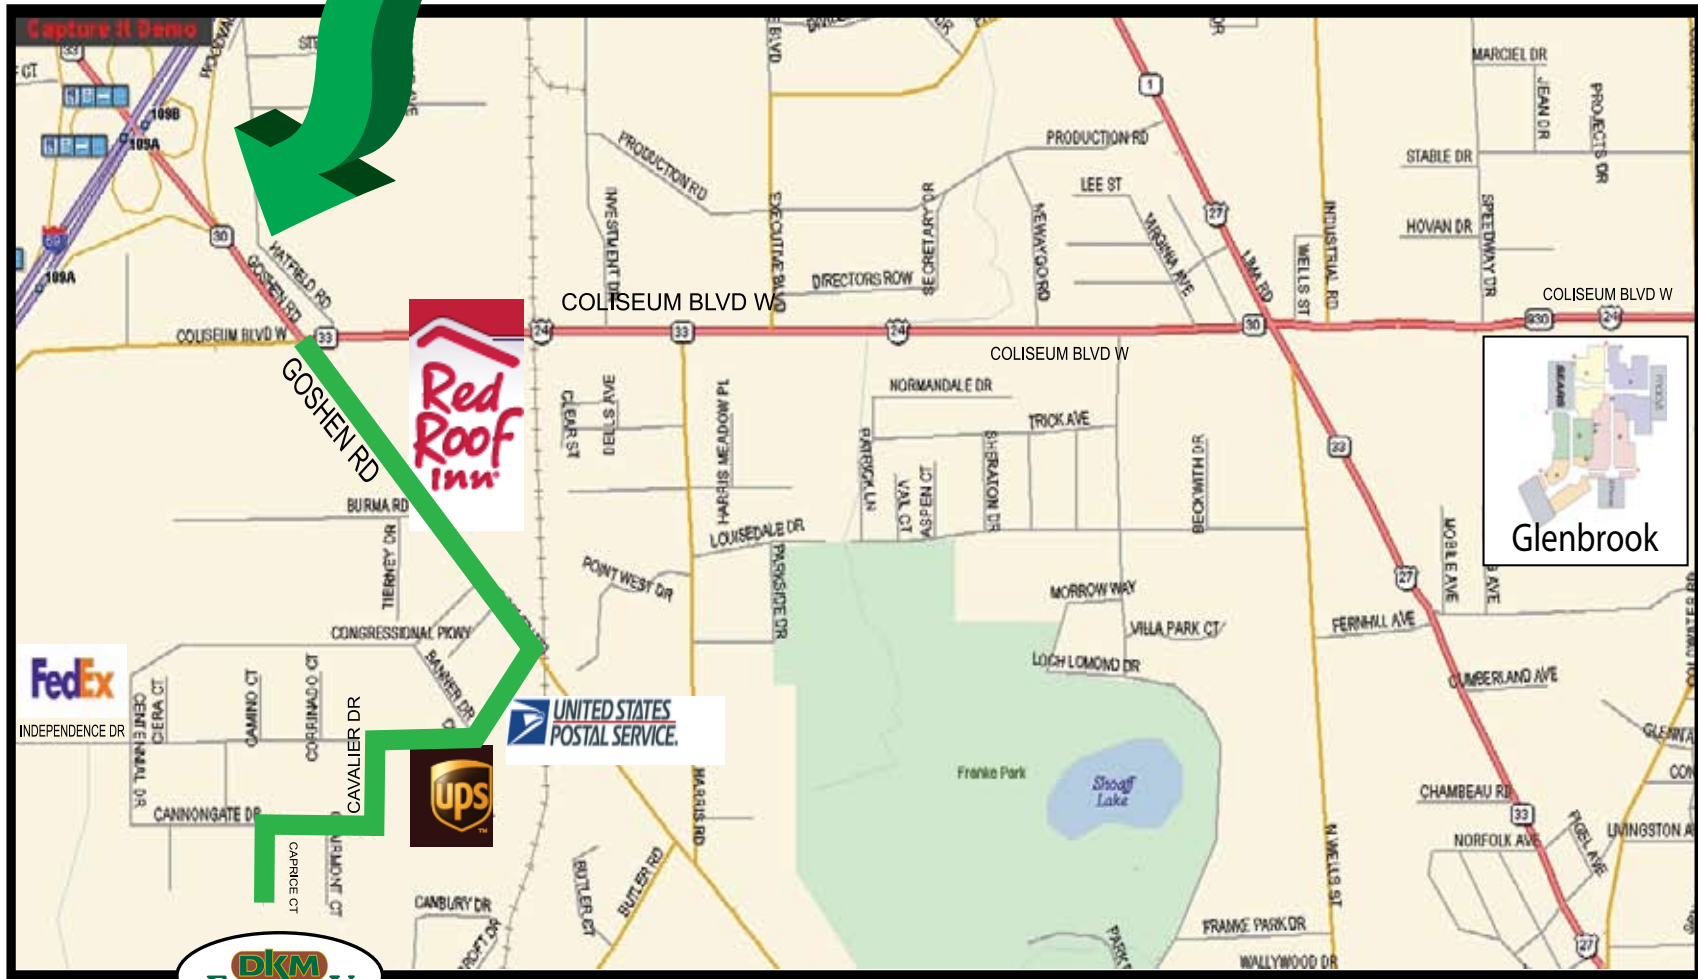

DKM Sportswear & Factory Outlet

3203 Caprice Court, Fort Wayne, IN 46808

Phone: 260-471-4400 or 800-338-2258 Fax: 260-471-4070

From Exit 109A / Coliseum Blvd & Goshen Roads
Take Goshen Road toward town (east) one light, turn right into Centennial Park.
Take first left AFTER UPS, and then take the second left onto Caprice Court.

NEW FACTORY OUTLET

Hours: Monday - Friday 8:00am to 6:00pm